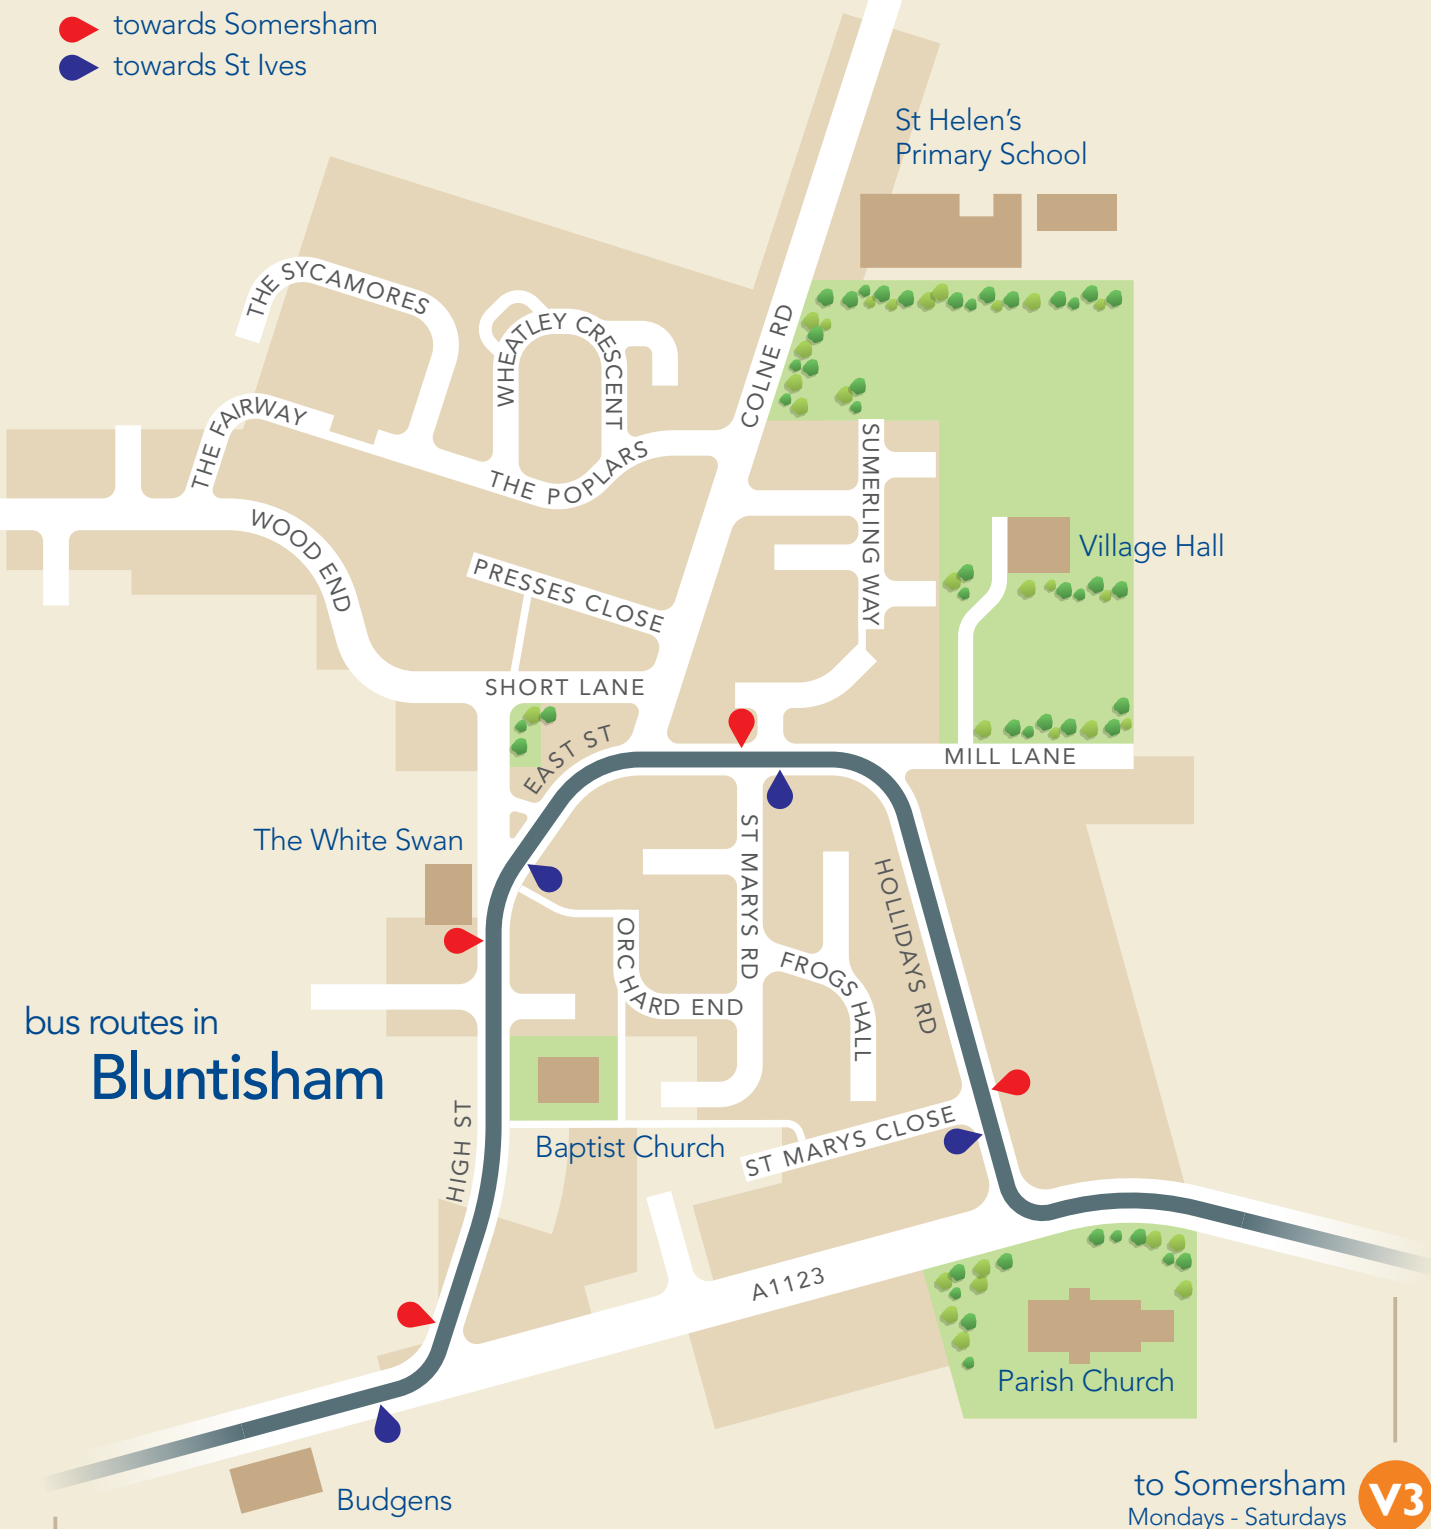

V3 these buses are run by
Stagecoach
 01480 309 084
 stagecoachbus.com

21 22 these buses are run by
DEWS COACHES
 01487 740 241
 dew-coaches.com

bus stops
 ● towards Somersham
 ● towards St Ives

bus routes in
Bluntisham

- V3** to St Ives
Mondays - Saturdays
- 21** to St Ives
Mondays - Fridays
- 22** to St Ives
Saturdays

- to Somersham **V3**
Mondays - Saturdays
- to Somersham **21**
Mondays - Fridays
- to Ramsey **22**
Saturdays