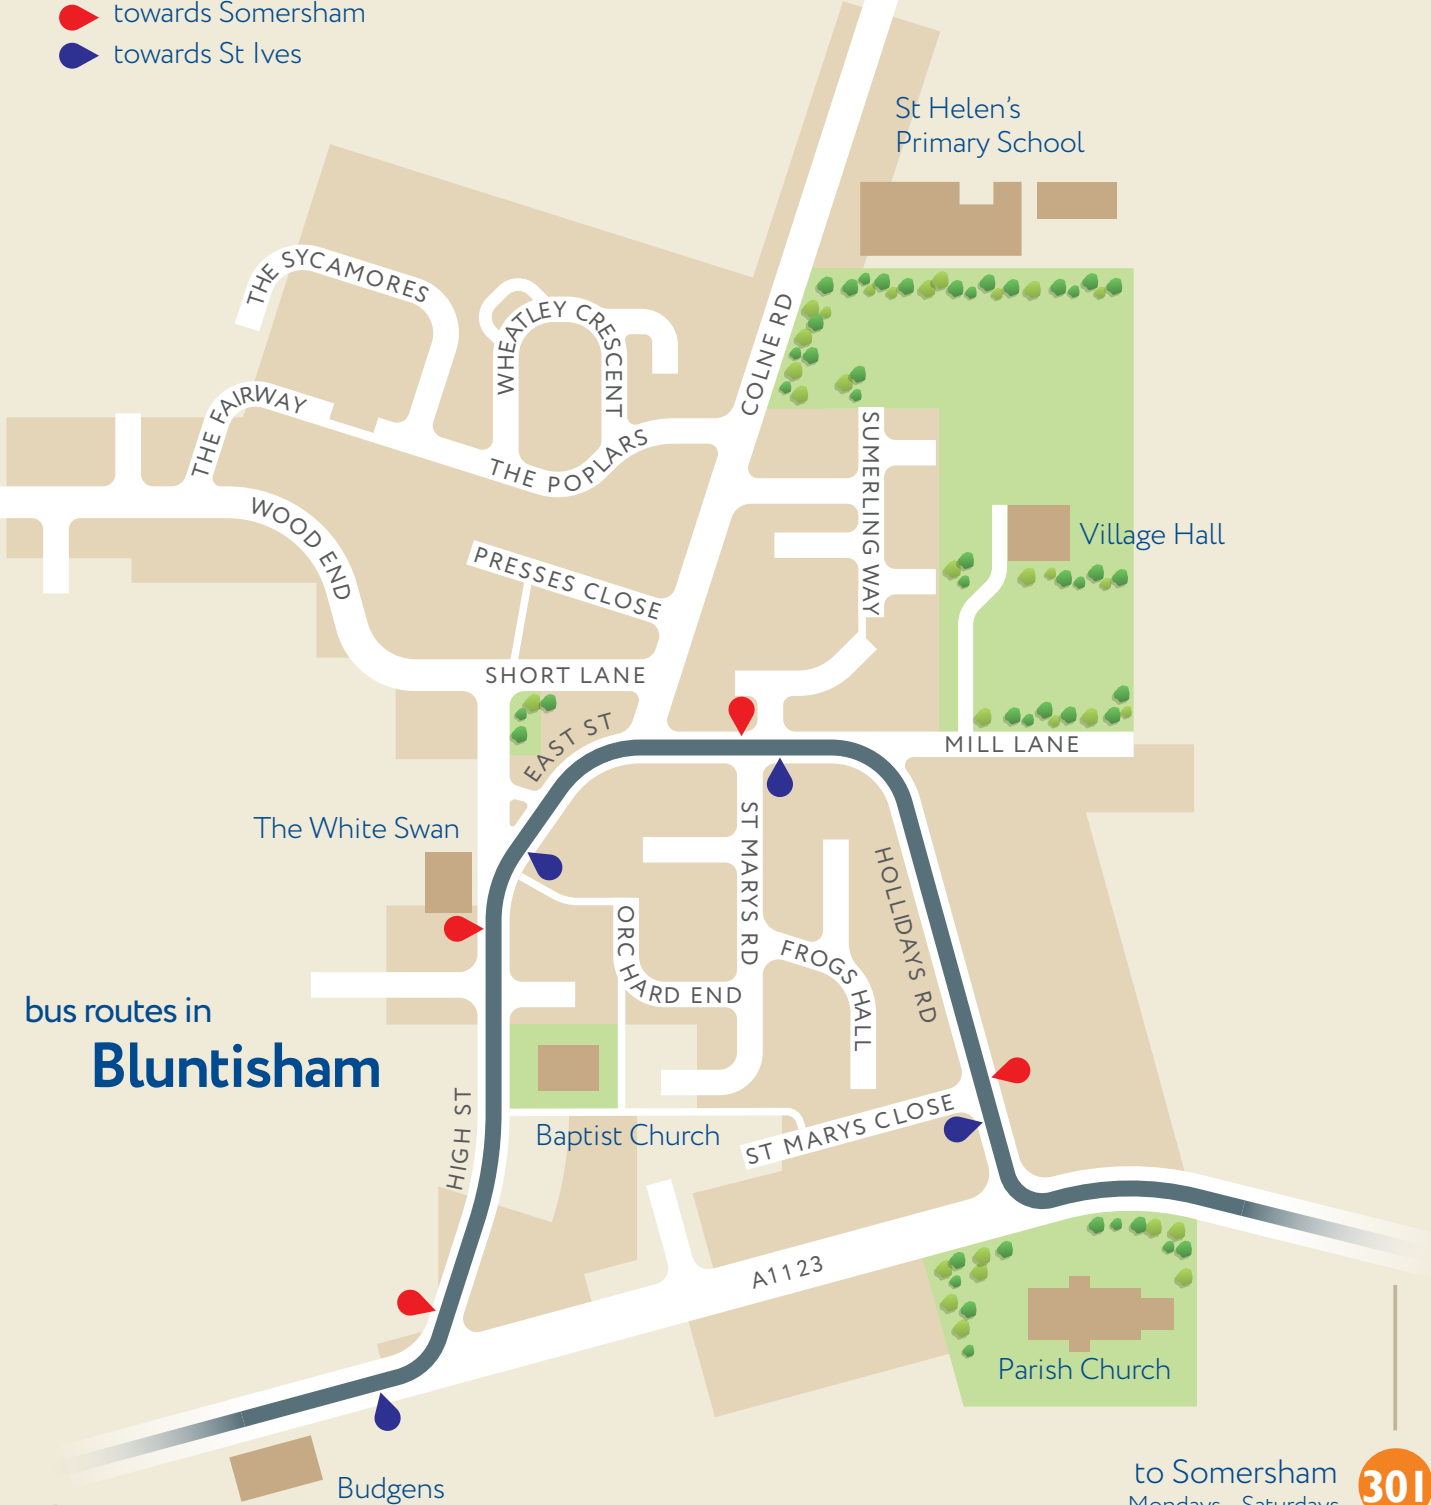

301 these buses are run by  
**DEWS  
COACHES**  
01 487 740 241  
dews-coaches.com

bus stops

-  towards Somersham
-  towards St Ives

bus routes in  
**Bluntisham**

**301** to St Ives  
Mondays - Saturdays

to Somersham  
Mondays - Saturdays **301**